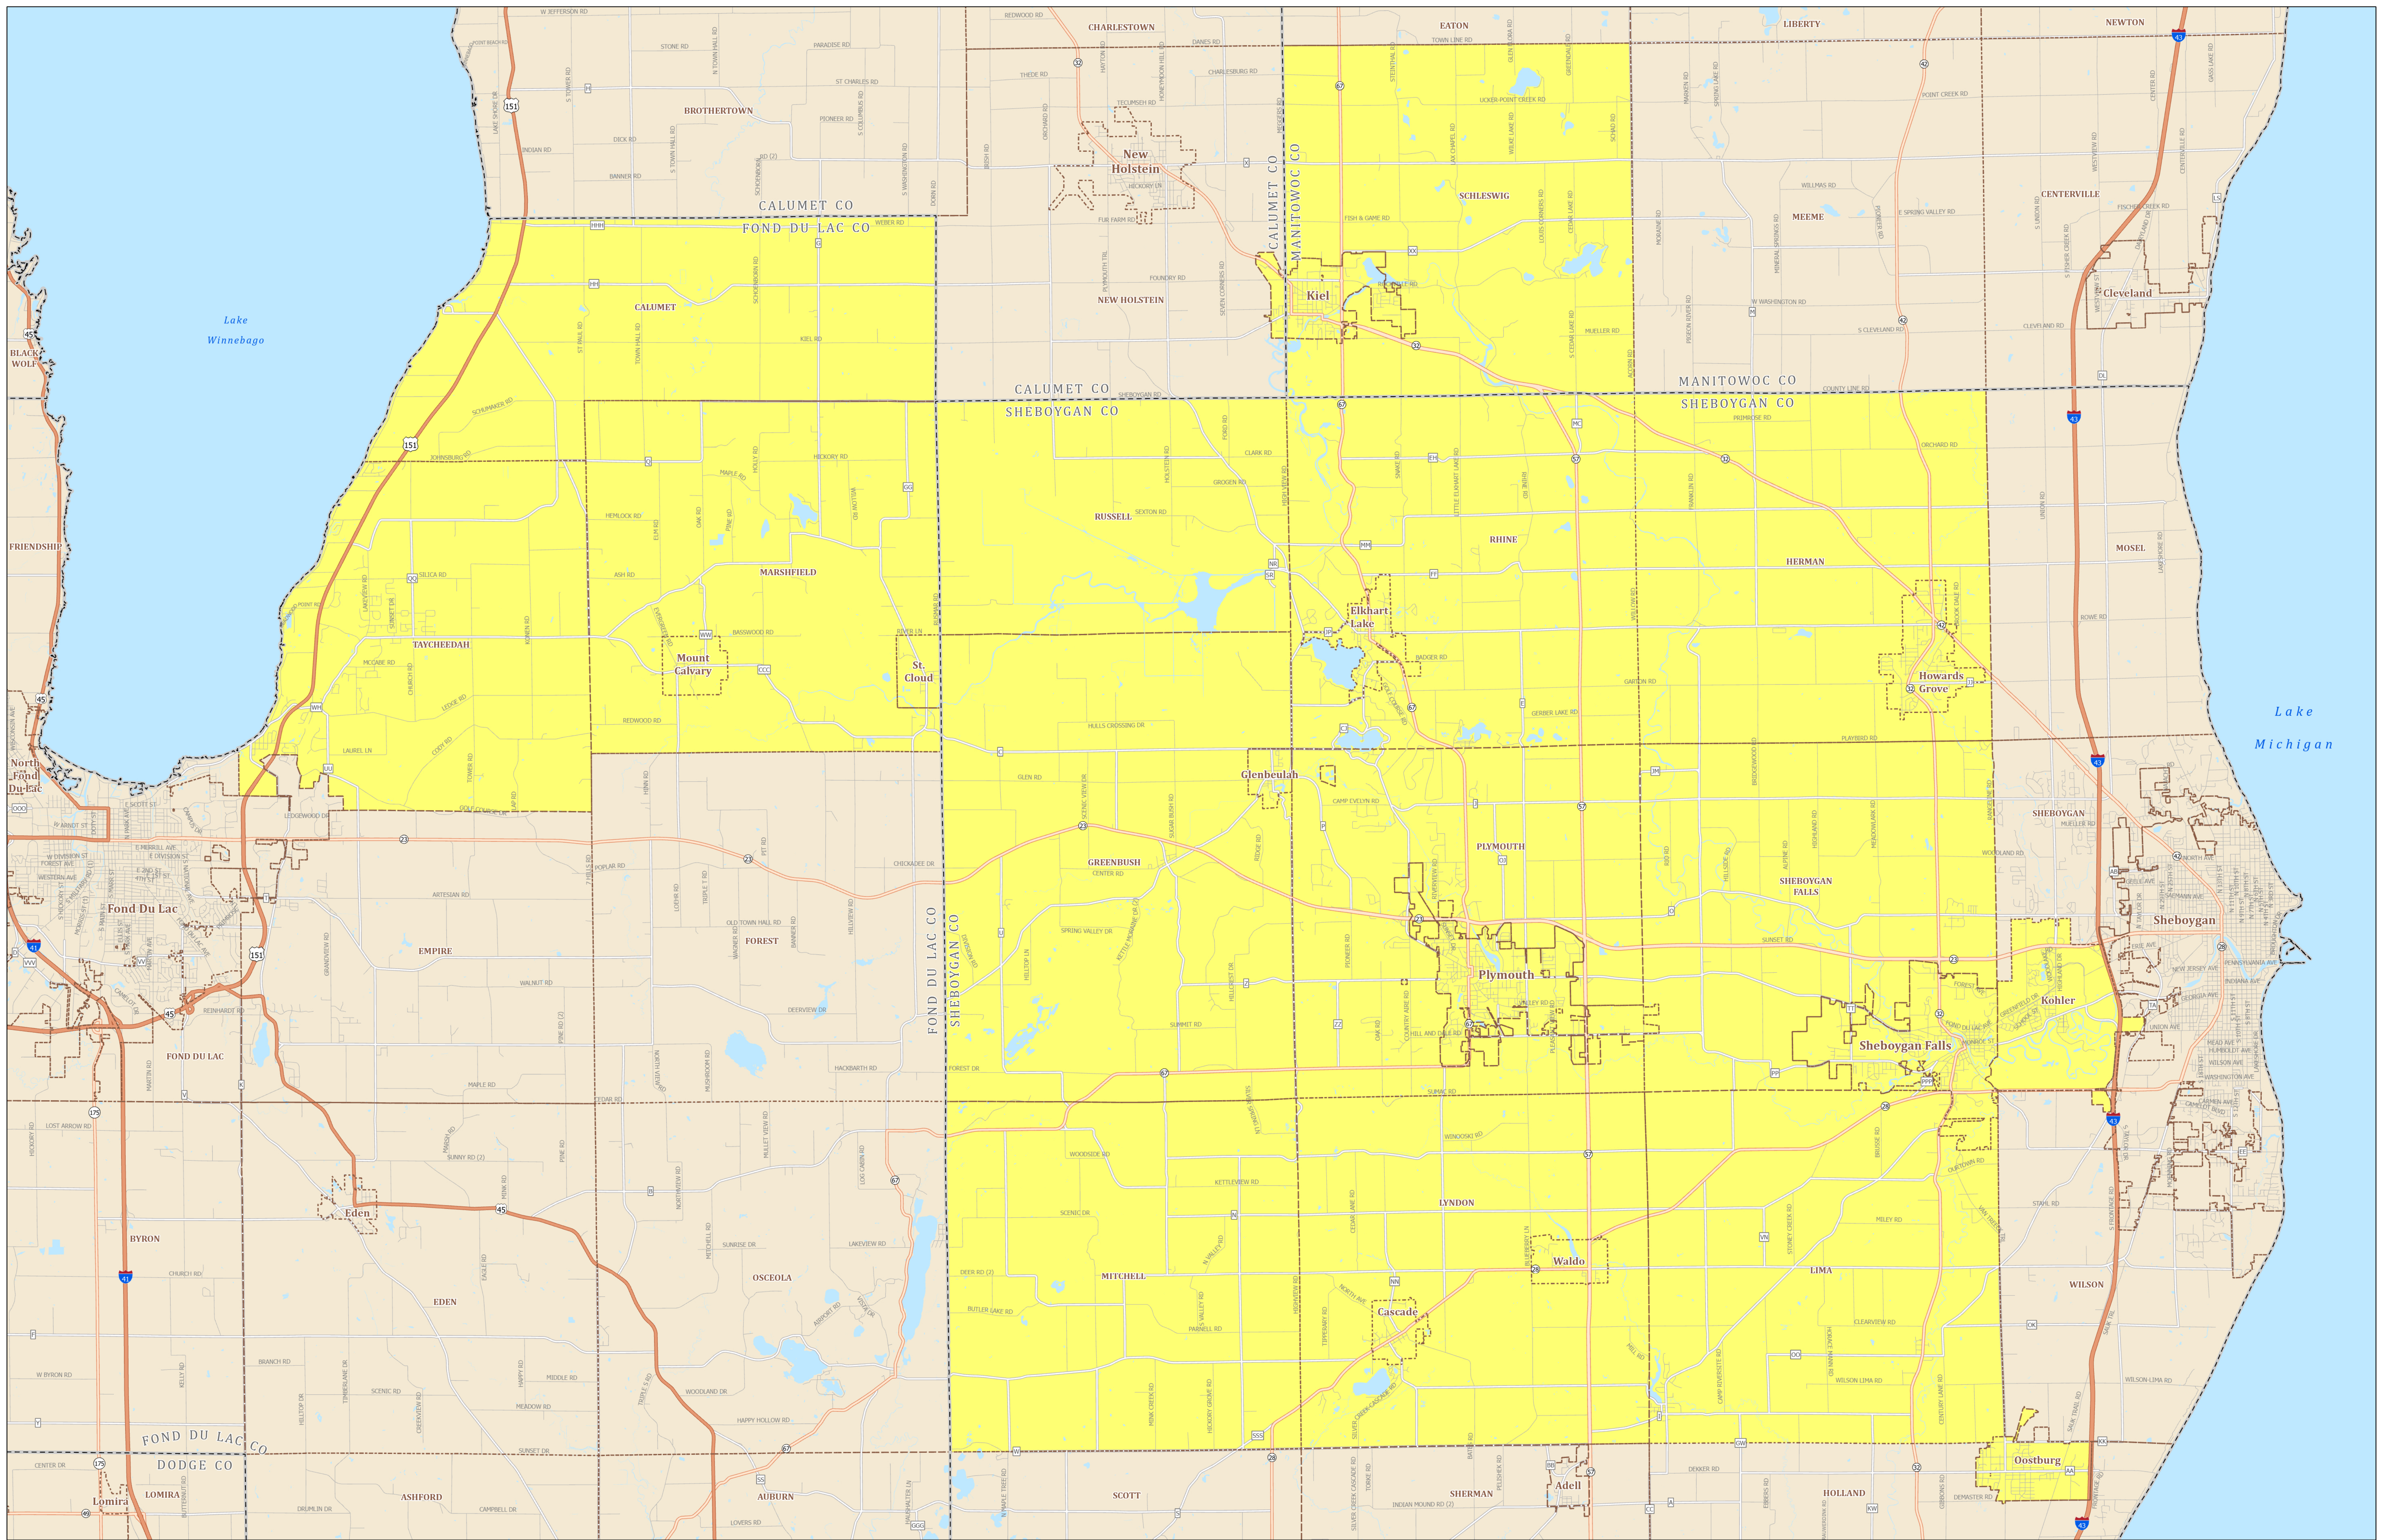

Assembly District 27

STATE OF WISCONSIN

Projection:
NAD 1983 Wisconsin TM

Cartography:
LTSB GIS Team, 2024

- Federal Highway
- State Highway
- County Road
- Local Road
- Assembly District 27
- County Boundary
- Cities, Towns, Villages
- Lakes, Rivers