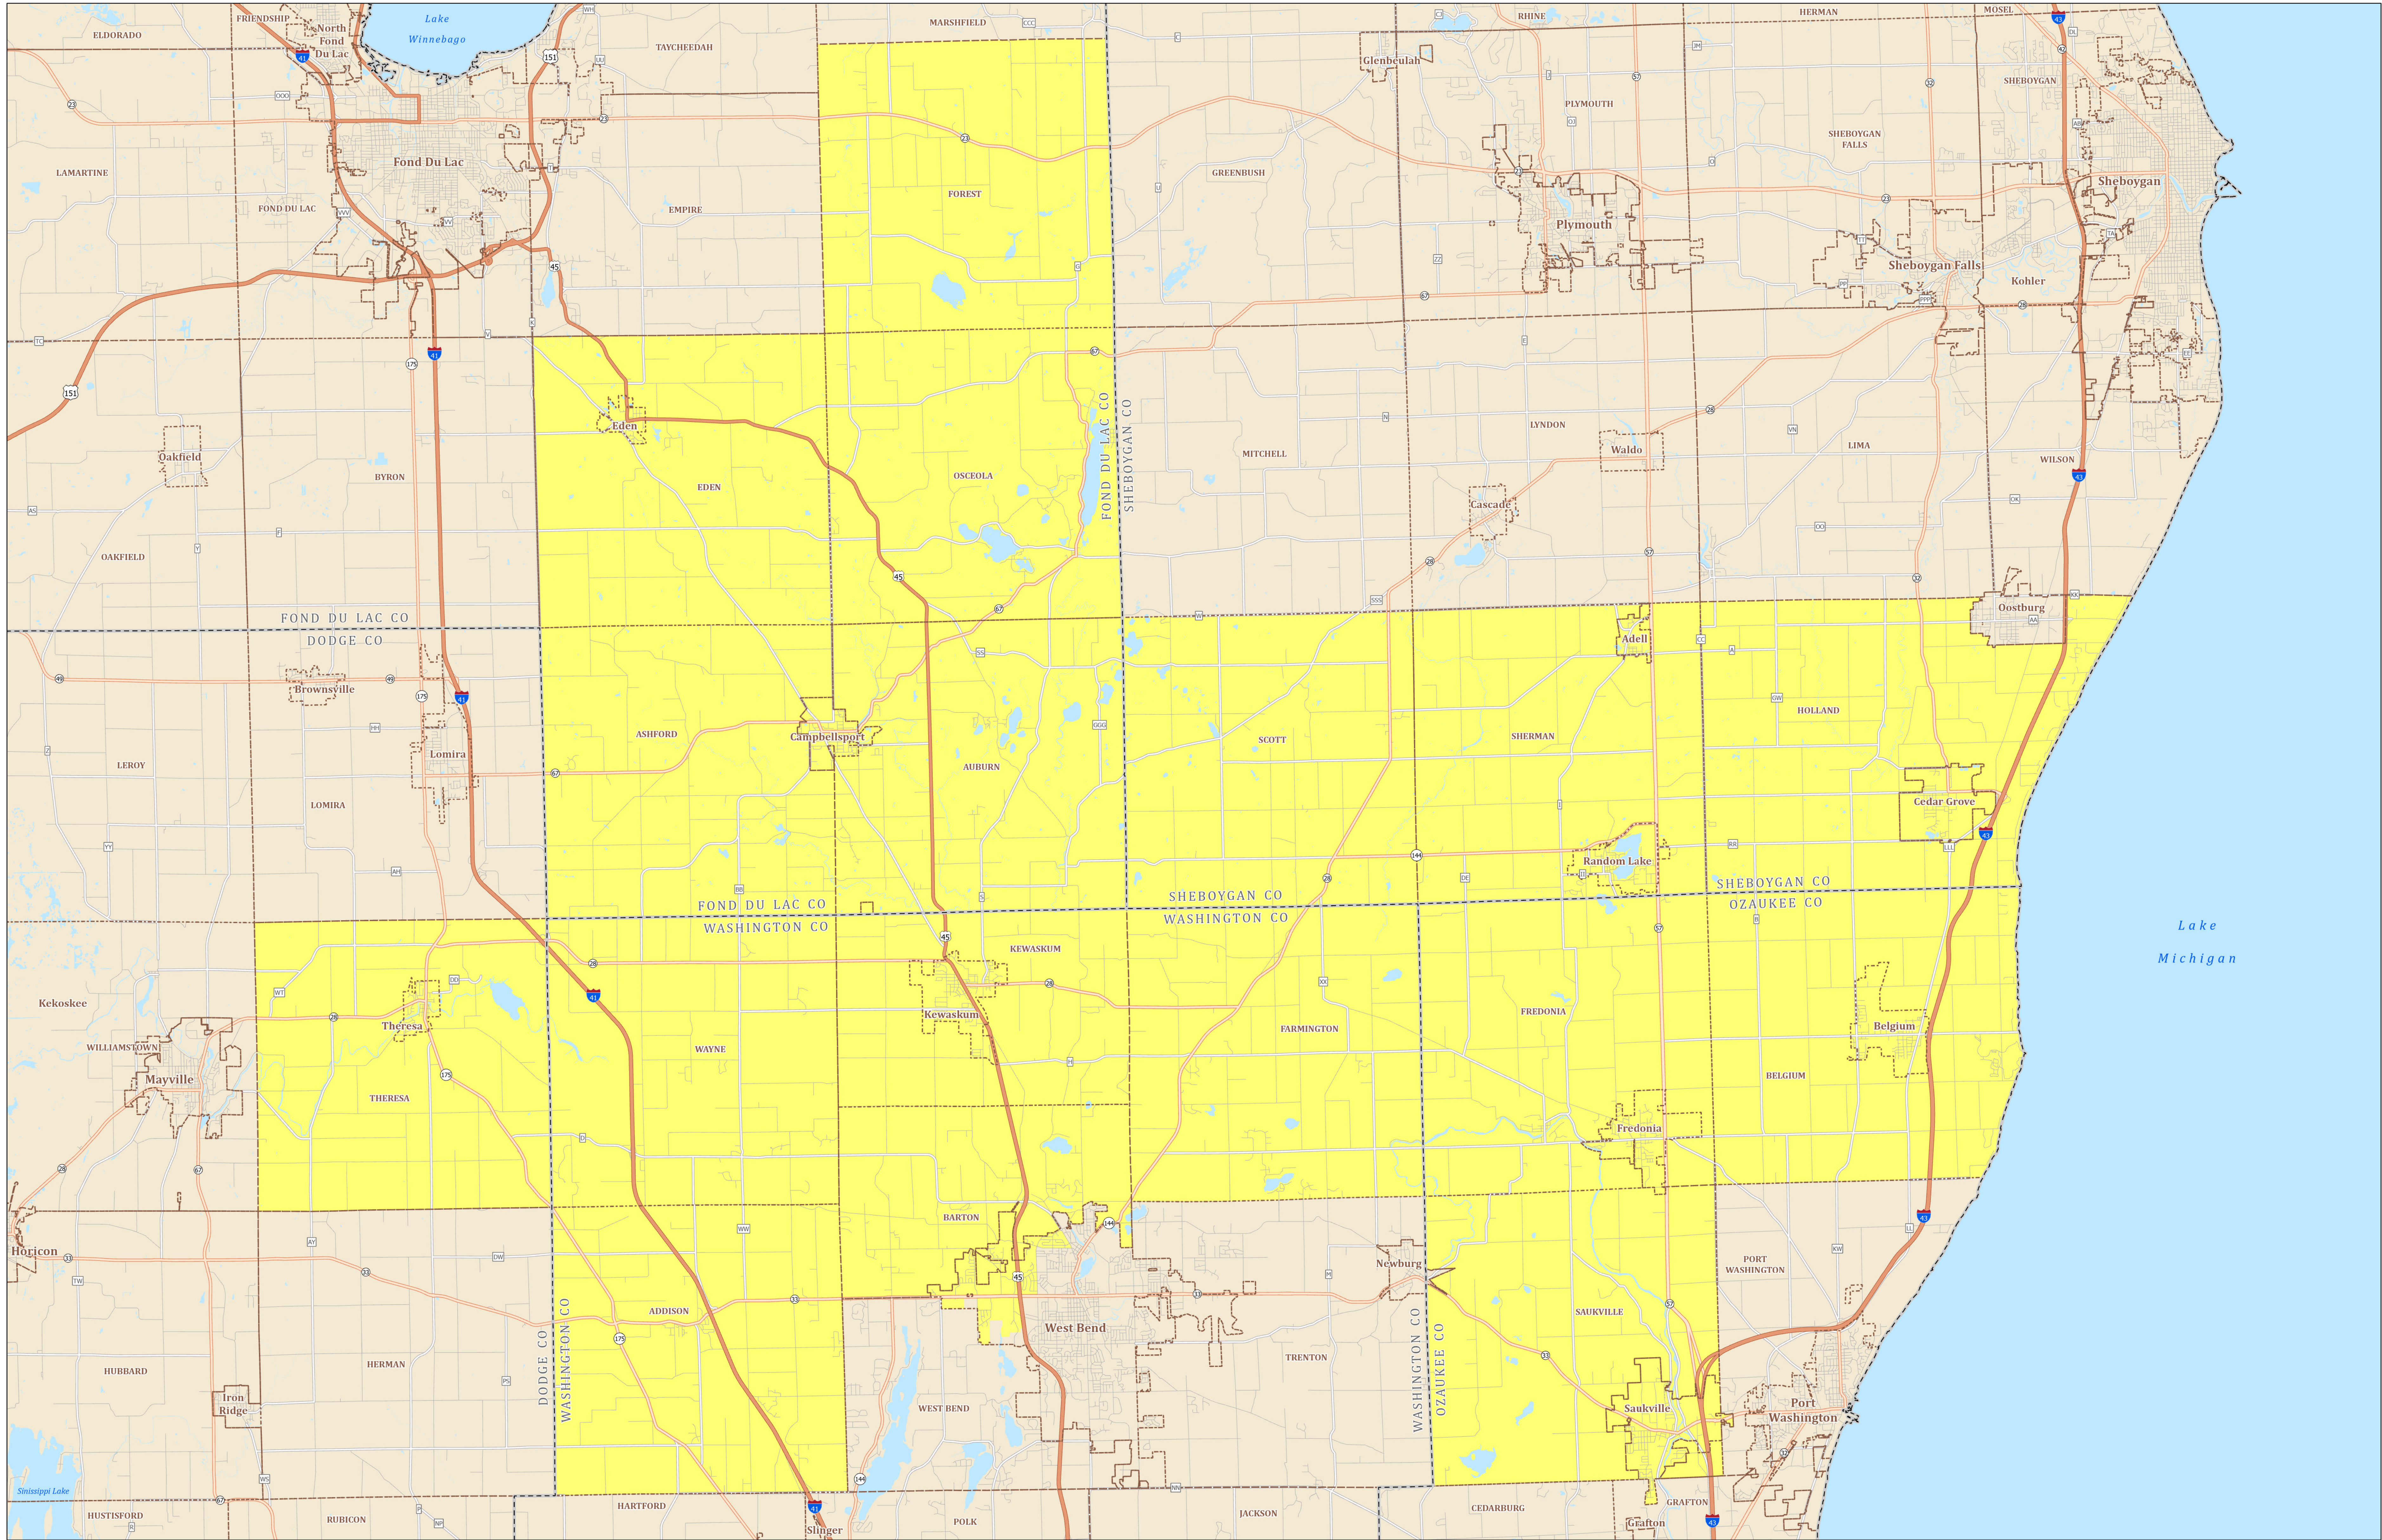

Assembly District 59

STATE OF WISCONSIN

Projection:
NAD 1983 Wisconsin TM

Cartography:
LTSB GIS Team, 2024

- Federal Highway
- State Highway
- County Road
- Local Road
- Assembly District 59
- County Boundary
- Cities, Towns, Villages
- Lakes, Rivers